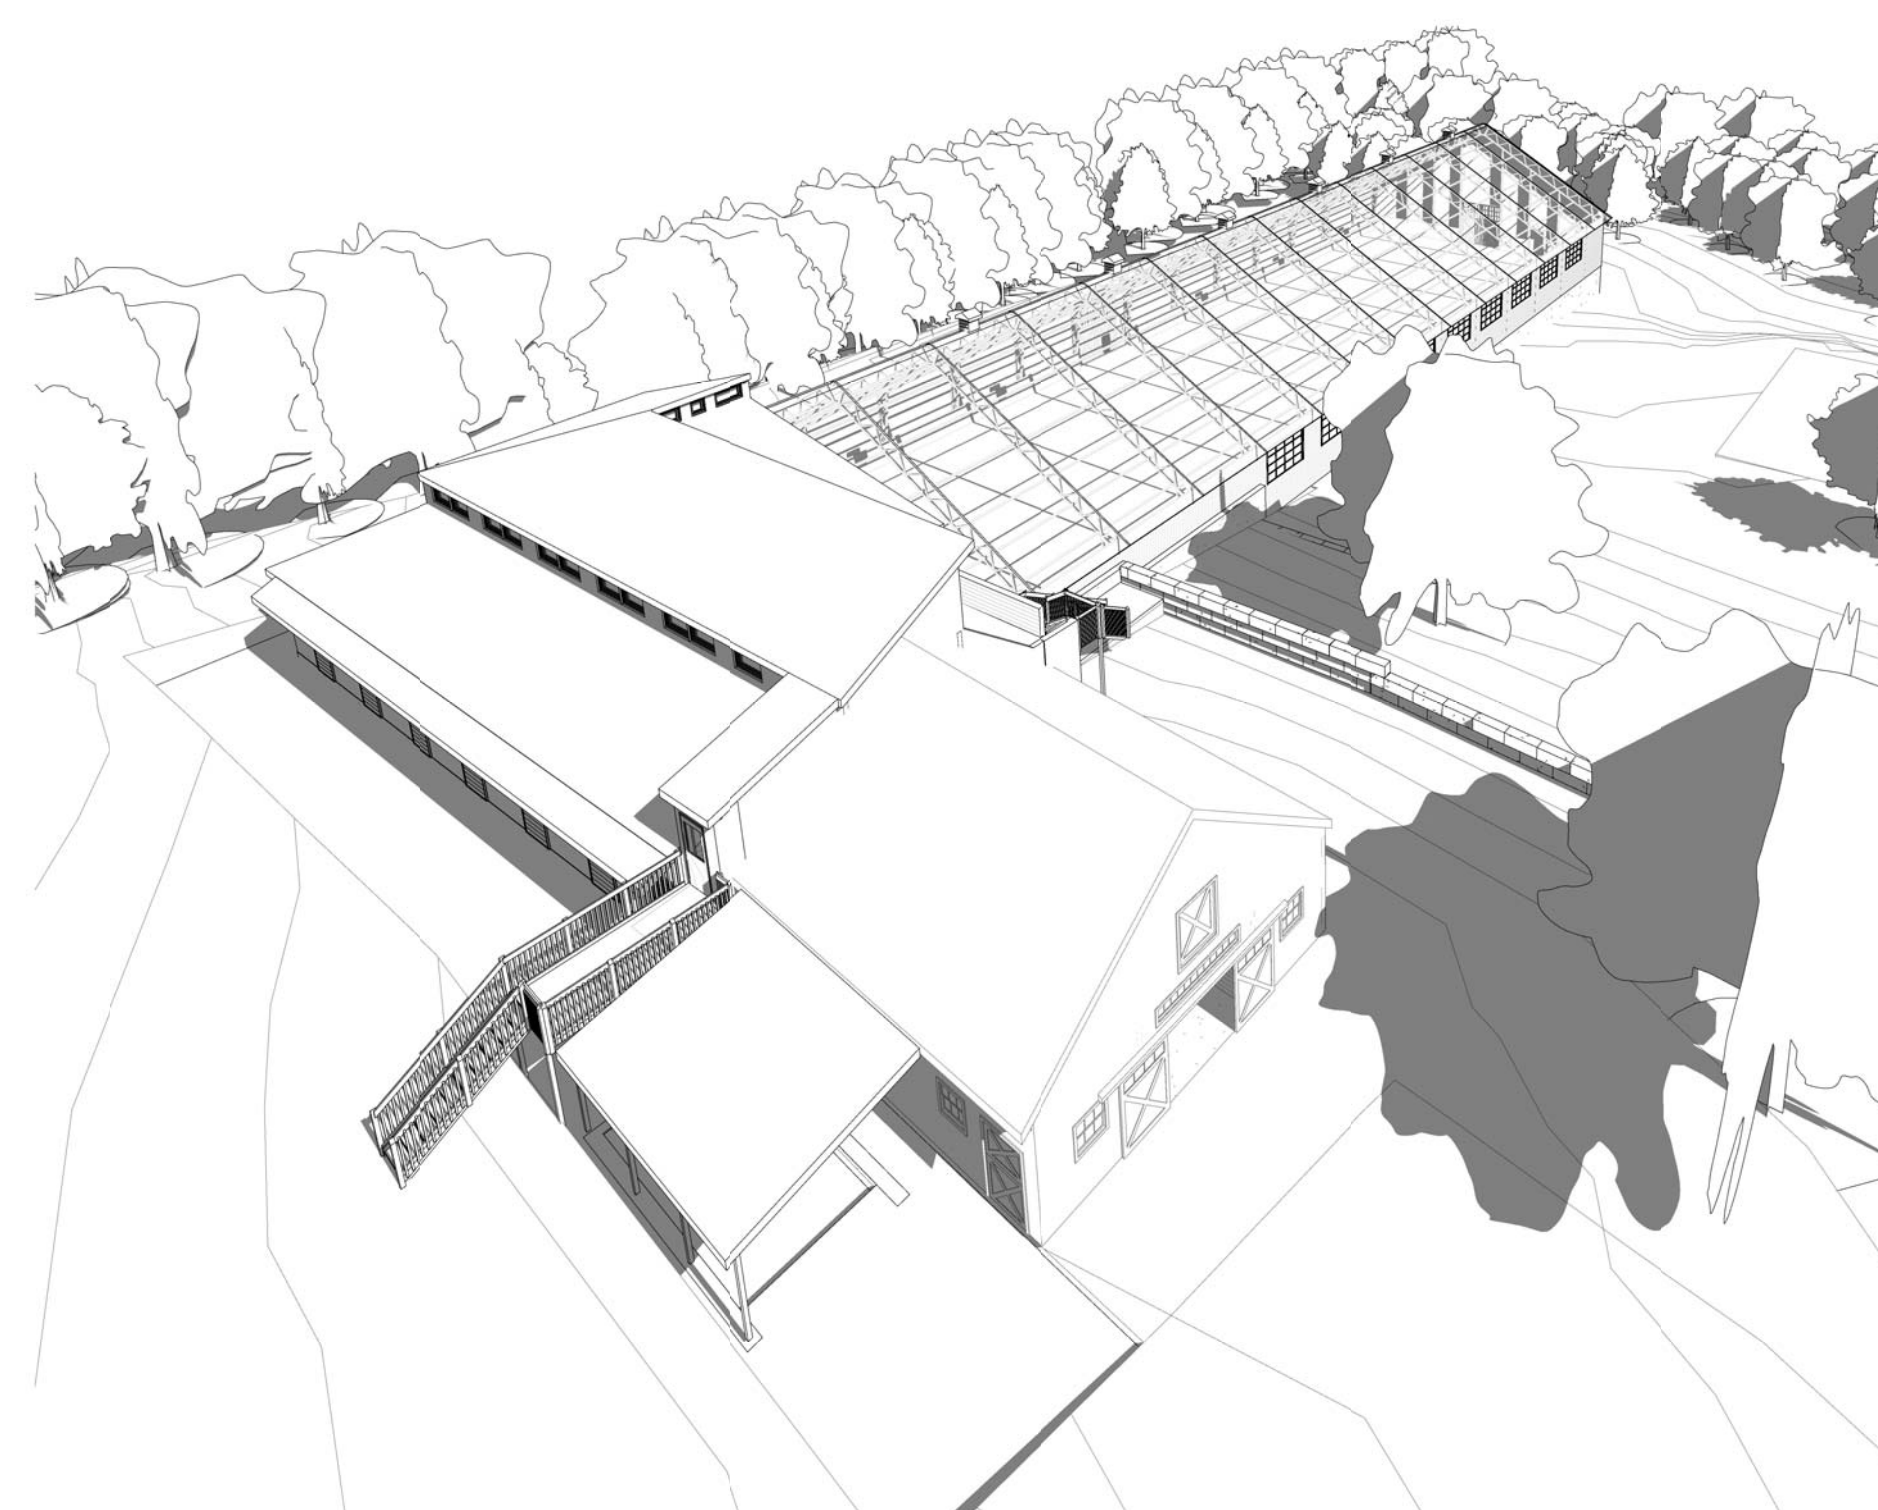

4 3D drone View 3