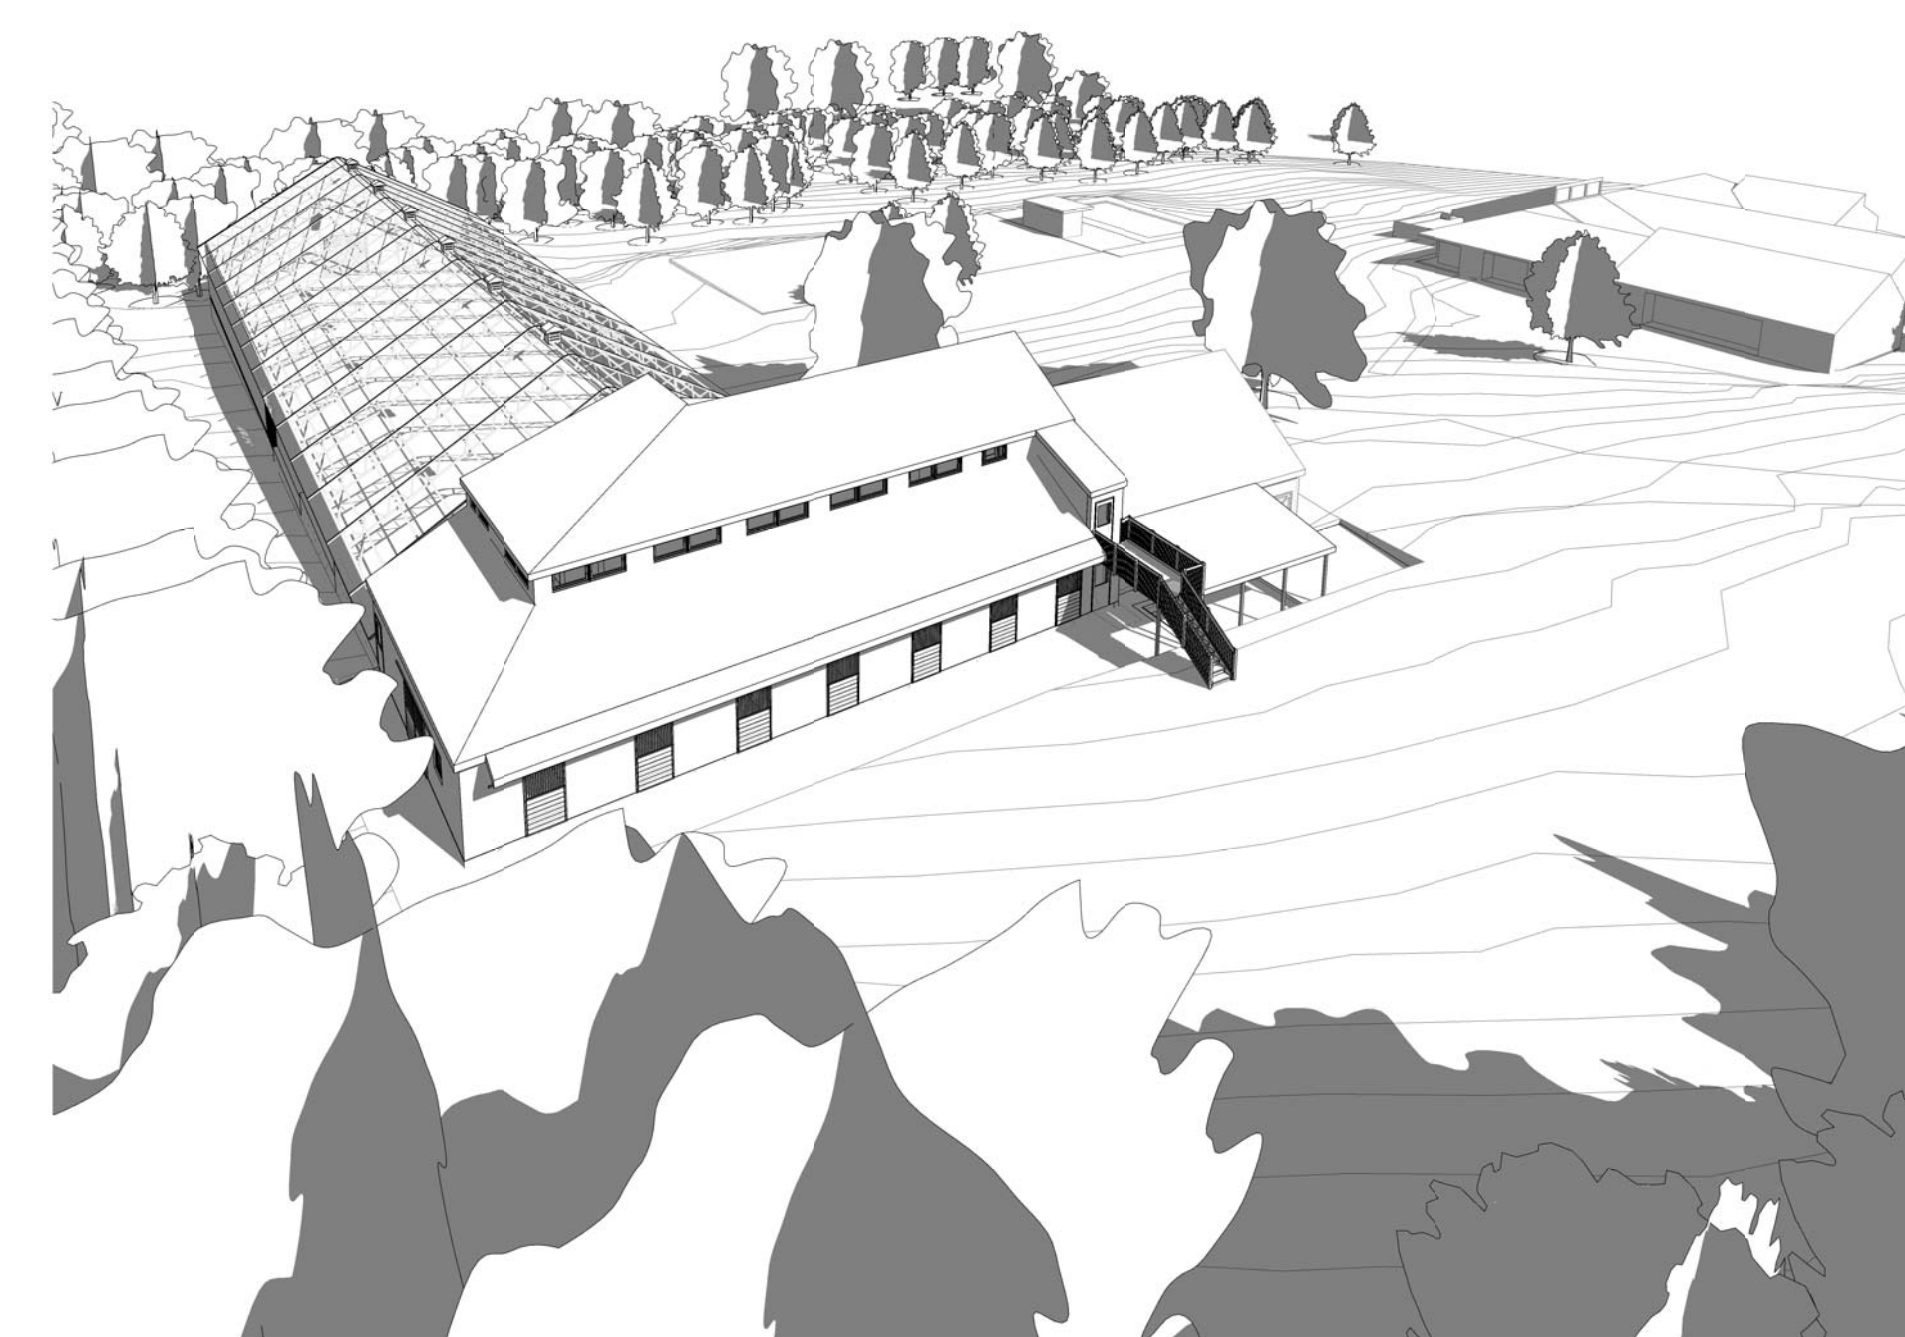

3 3D drone View 2