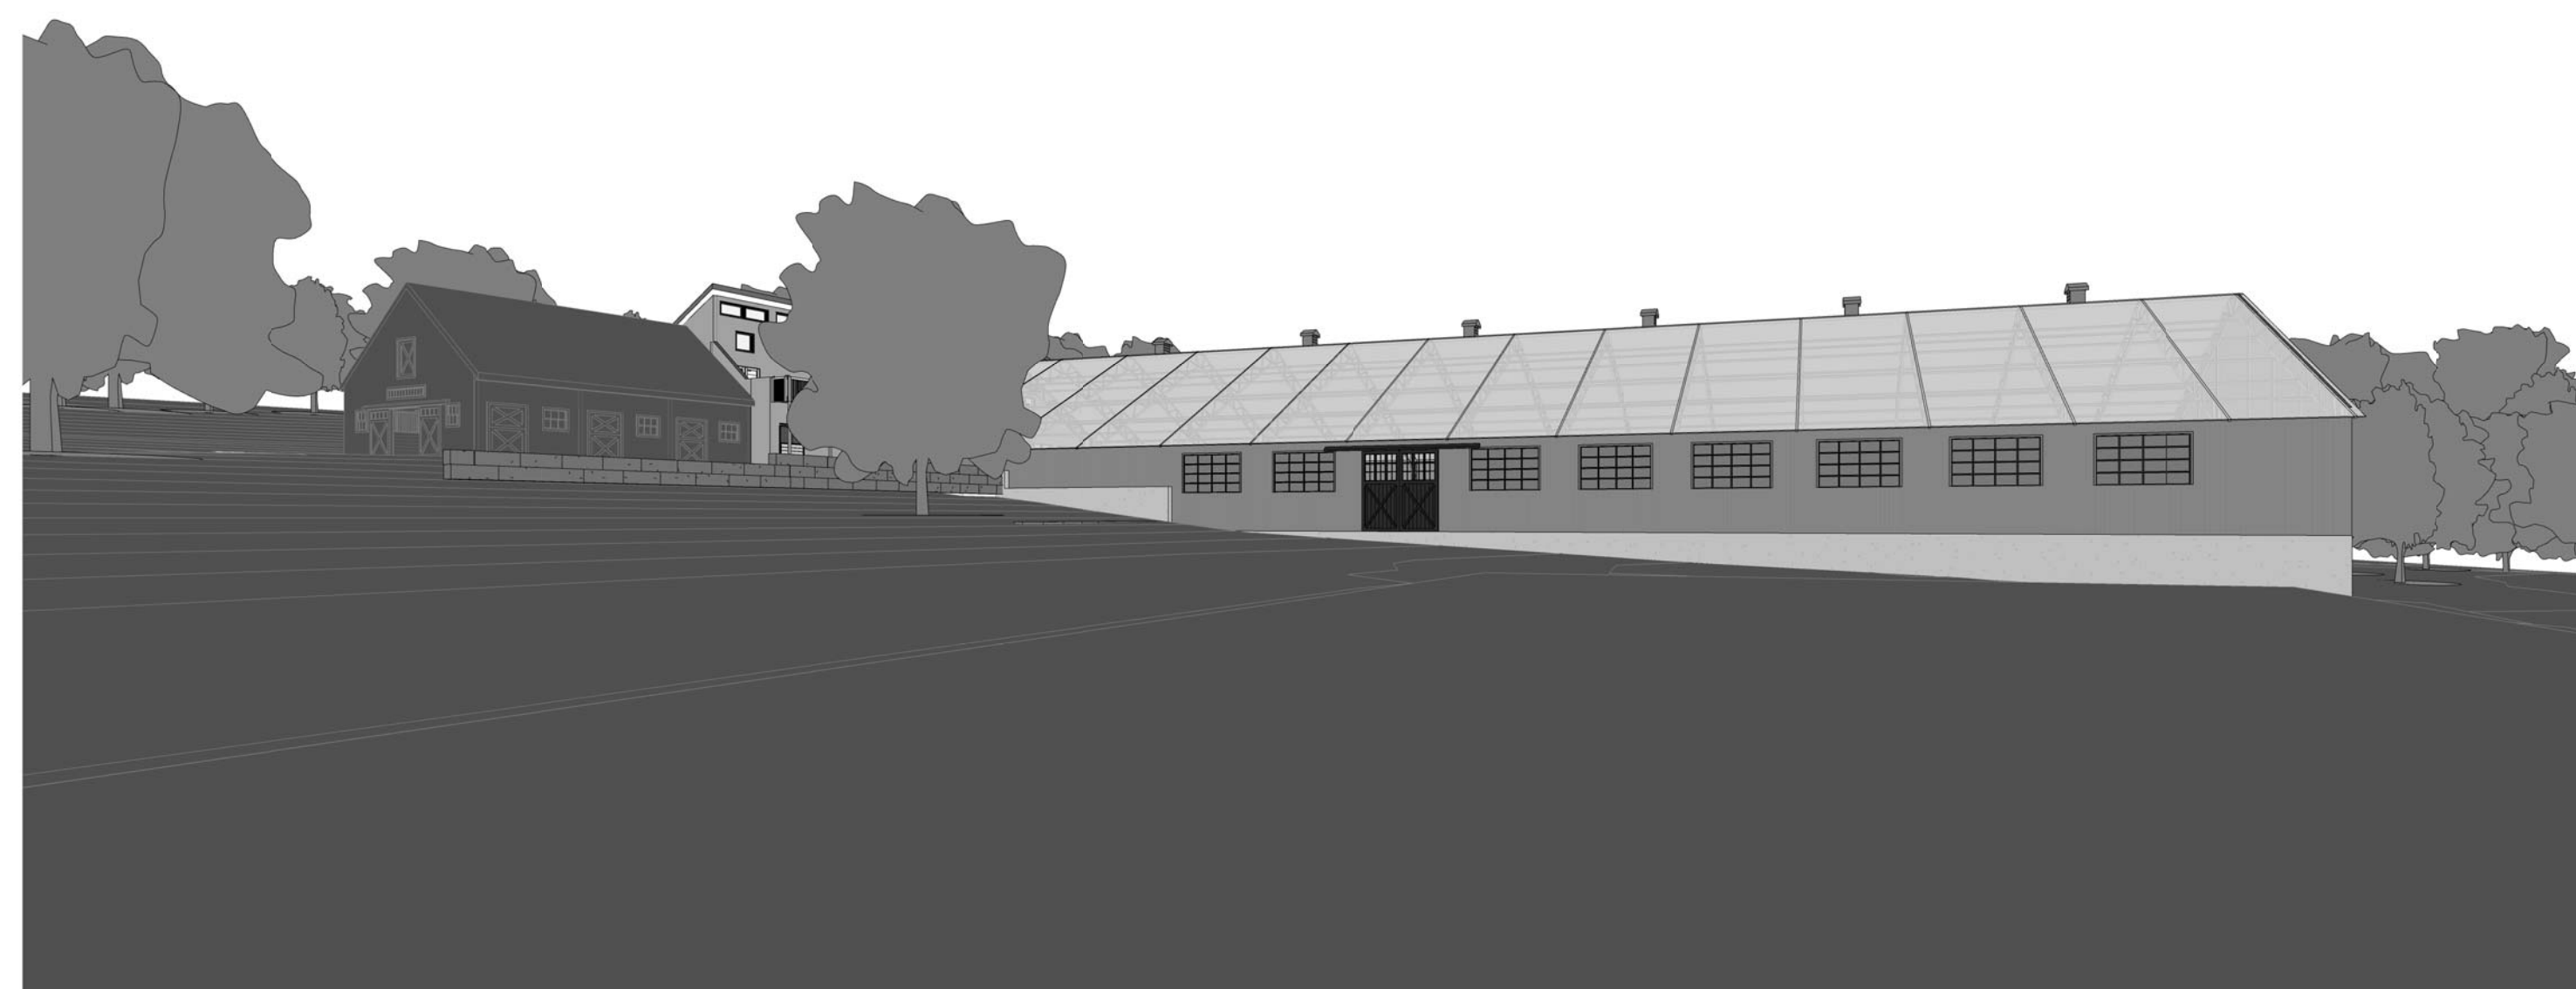

1 3D View 6

© COPYRIGHT 2017 JAMES T. GUARINO CONSULTING.

EARLY FOUNDATION
PACKAGE

KEYPLAN

3D VIEWS

Scale:
Job No.: 17001.00
Drawn By: JTG
Date:
7/10/2017 7:47:13 PM

A0-0-0