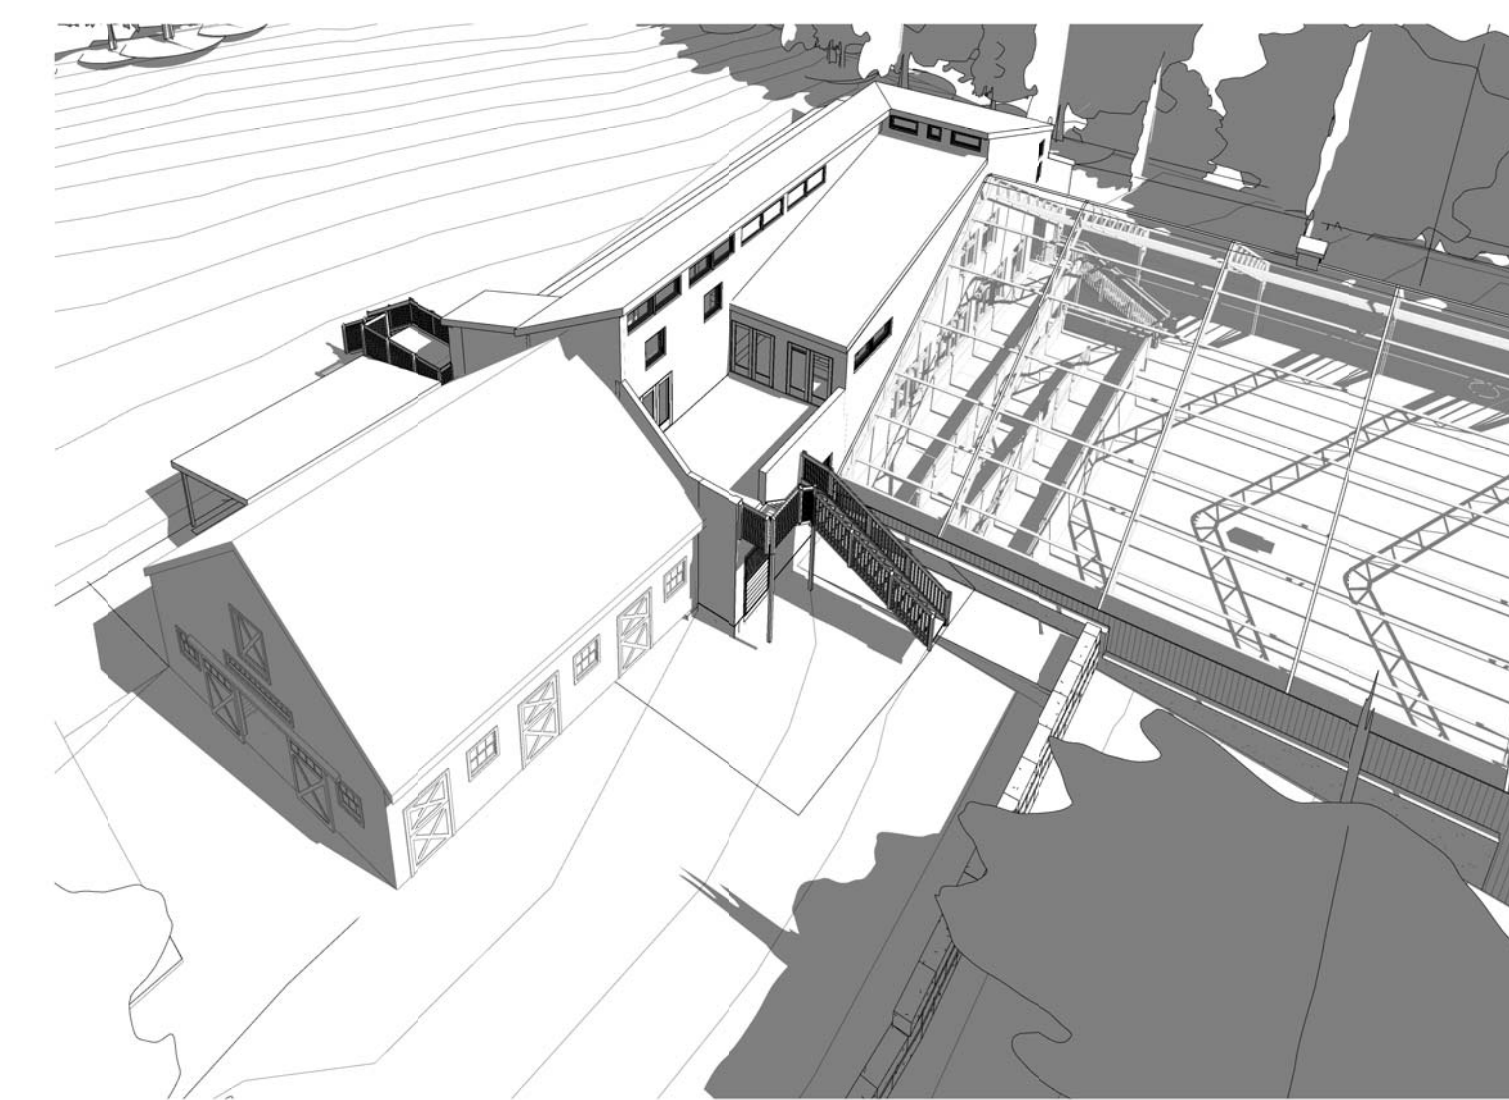

**WILDSTAR FARM
EQUESTRIAN
FACILITY**

SHERBORN
MASSACHUSETTS

5 3D drone View